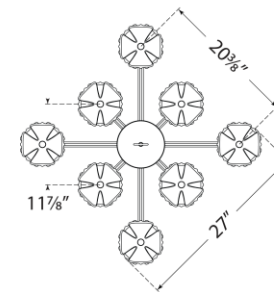

SPEC SHEET

Alberto Medium Two Tier Chandelier

Item # JN 5005PW

Designer: Julie Neill

Height: 43"

Width: 33.5"

Canopy: 5.5" Round

Finishes: AGL, BSL, PW

Socket: 8 - E12 Candelabra

Wattage: 8 - 60 G

Top View